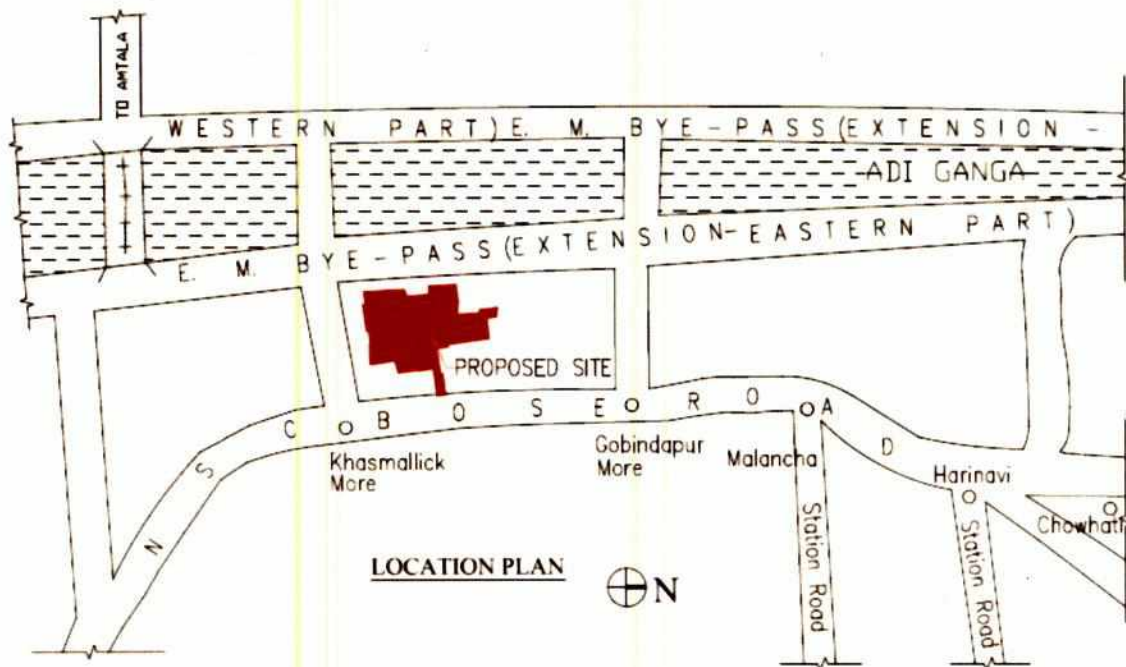

TO WHOM IT MAY CONCERN

Location plan of proposed project "**Siddha Suburbia Bungalow (Phase IV)**" situated at Gobindapur Potor More, Khasmallick, Southern Bypass (E.M. Bypass Extension), District – South 24 Parganas, Block – Baruipur, Police Station Baruipur, West Bengal, 700145, is shown below:

Latitude: 22°23'20.50"N
Longitude: 88°25'9.68"E

For M/s Siddha Town Baruipur LLP
SIDDHA TOWN BARUIPUR LLP

Sanjay Kumar Bothra

Authorized Signatory

Sanjay Kumar Bothra
Authorized Signatory

SIDDHA
suburbia
- bungalows -
A RIVA SIDDHA PROJECT